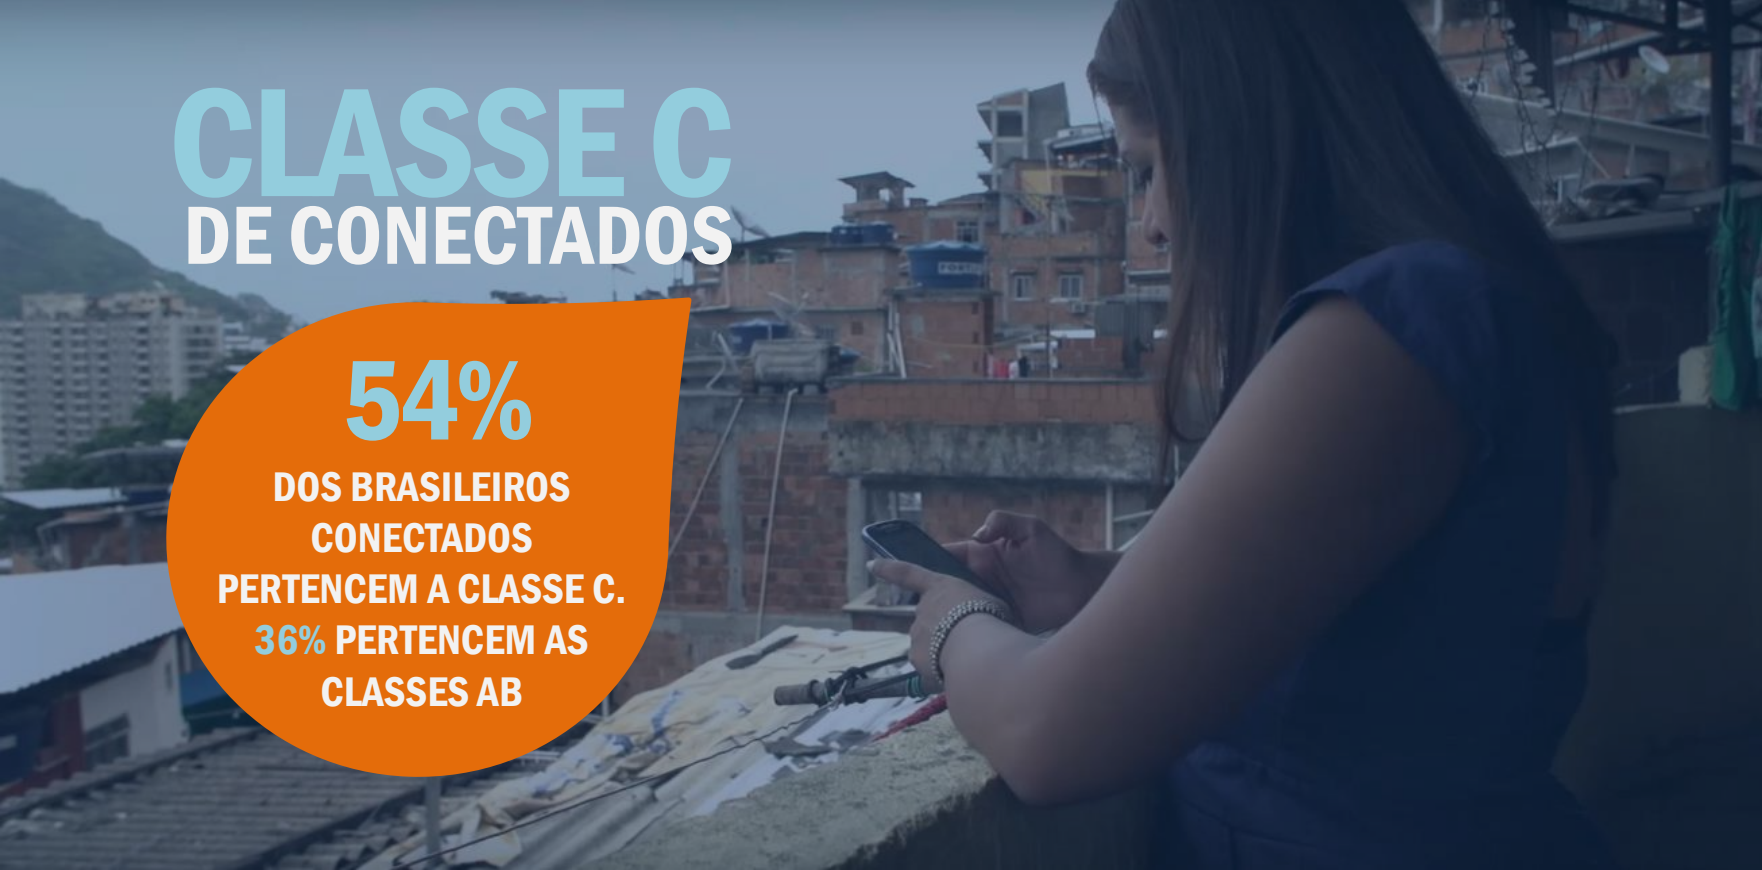

**DOS JOVENS
BRASILEIROS SOFREM
AO PENSAR EM FICAR
UM DIA LONGE DO
SMARTPHONE**

CLASSE C DE CONECTADOS

54%

**DOS BRASILEIROS
CONECTADOS
PERTENCEM A CLASSE C.
36% PERTENCEM AS
CLASSES AB**

A photograph of several elderly men in a room, all focused on their smartphones. The man in the foreground is wearing a green sweater and a watch, looking intently at his phone. Behind him, another man with glasses and a mustache is also looking at his phone. The background is slightly blurred, showing other people and a window with green blinds. The overall tone is positive and shows the digital engagement of the elderly population.